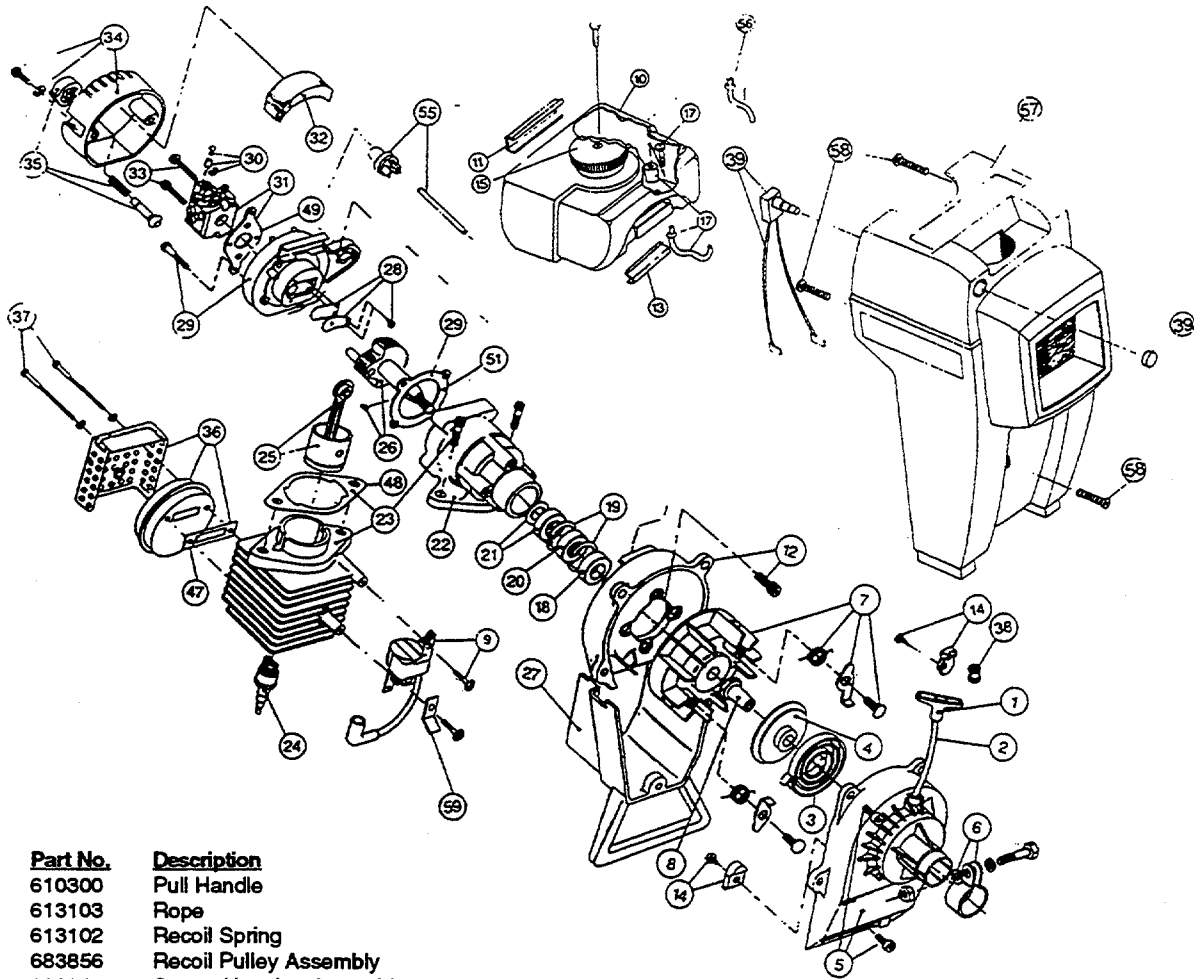

ENGINE PARTS - SERVISTAR 365SSR

Item	Part No.	Description
1	610300	Pull Handle
2	613103	Rope
3	613102	Recoil Spring
4	683856	Recoil Pulley Assembly
5	683064	Starter Housing Assembly
6	153597	Upper Clamp Assembly
7	682307	Flywheel Assembly
8	610303	Square Drive Nut
9	683390	Module Assembly
10	147357	Fuel Tank
11	612134	Rear Mounting Pad
12	683065	Shroud Assembly
13	145308	Front Mounting Pad
14	682546	Pulley Retainer Assembly
15	147378	Fuel Cap Assembly (SSR33052)
17	682039	Fuel Line Assembly
18	610308	Outer Bearing
19	682040	Snap Ring Assembly
20	610309	Seal
21	682041	Inner Bearing Assembly
22	145563	Crankcase
23	147607	Cylinder Assembly
24	610311	Spark Plug
25	153302	Piston and Rod Assembly
26	153303	Power Shaft Assembly
27	683078	Shroud Extension and Stand
28	147573	Reed Assembly
29	147654	Carburetor Mount Assembly
30	682048	Throttle Adjustment Assembly
31	683973	Carburetor Assembly
32	610312	Air Cleaner Filter
33	682505	Carburetor Mounting Screw Assembly
34	683410	Carburetor/Air Cleaner Cover Assembly
35	682052	Choke Knob Assembly
36	147799	Muffler Assembly
37	147575	Muffler Mounting Bolt Assembly
38	611061	Rope Guide
39	147355	Switch and Lead Assembly