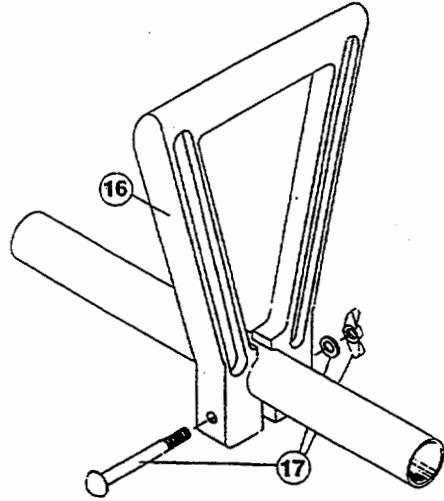

BOOM & TRIMMER PARTS - SERVISTAR 365SSR

Item	Part No.	Description
1	153312	Bushing Housing Assembly
2	147364	Guard and Blade Assembly
3	153313	Spool Shaft
4	153647	Outer Spool and Eyelet Assembly
5	610317	Spring
6	145144	Inner Reel
7	147377	Bump Head Knob Assembly (SSR24403)
8	682061	Blade Assembly
9	682064	Flexible Drive Shaft
10	610660	Retainer (10 pack)
11	145566	Eyelet
12	145567	Washer
13	147365	Drive Shaft Housing Assembly
14	682060	Lower Clamp Assembly
15	153316	Throttle Trigger Assembly
16	145568	D-Handle
17	153317	D-Handle Hardware Assembly
18	610314	Throttle Trigger Assembly
19	682062	Throttle Cable Housing Assembly
20	610315	Throttle Cable
21	147590	Main Handle Grip
22	145569	Anti-Rotation Screw
23	153318	Guard Mounting Screw Assembly
24	145570	Retaining Ring
*25	153648	Cutting Head, Guard and Mount Assembly

Optional Accessories

- 610375 Monofil Cutting Line, 50 ft. (2 fills)
- 147373 Single Line Cartridge (SSR40677)
- 147375 Shoulder Strap Assembly (SSR30989)
- 153407 IDC 2-Cycle Oil (4 oz. can)

• not shown