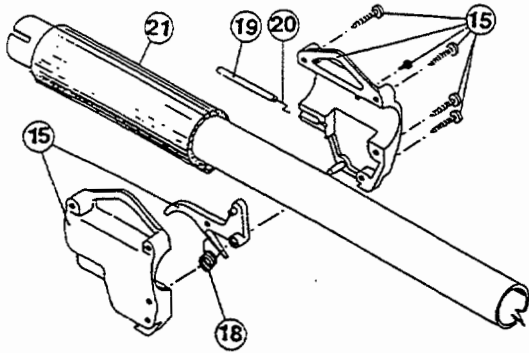

BOOM & TRIMMER PARTS - SERVISTAR 365SSR

Item	Part No.	Description
1	153312	Bushing Housing Assembly
2	147364	Guard and Blade Assembly
3	153313	Spool Shaft
4	153647	Outer Spool and Eyelet Assembly
5	610317	Spring
6	145144	Inner Reel
7	147377	Bump Head Knob Assembly (SSR24403)
8	682061	Blade Assembly
9	682064	Flexible Drive Shaft
10	610660	Retainer (10 pack)
11	145566	Eyelet
12	145567	Washer
13	147365	Drive Shaft Housing Assembly
14	682060	Lower Clamp Assembly
15	153316	Throttle Trigger Assembly
16	145568	D-Handle
17	153317	D-Handle Hardware Assembly
18	610314	Throttle Trigger Assembly
19	682062	Throttle Cable Housing Assembly
20	610315	Throttle Cable
21	147590	Main Handle Grip
22	145569	Anti-Rotation Screw
23	153318	Guard Mounting Screw Assembly
24	145570	Retaining Ring
*25	153648	Cutting Head, Guard and Mount Assembly

Optional Accessories

- 610375 Monofil Cutting Line, 50 ft. (2 fills)
- 147373 Single Line Cartridge (SSR40677)
- 147375 Shoulder Strap Assembly (SSR30989)
- 153407 IDC 2-Cycle Oil (4 oz. can)

• not shown