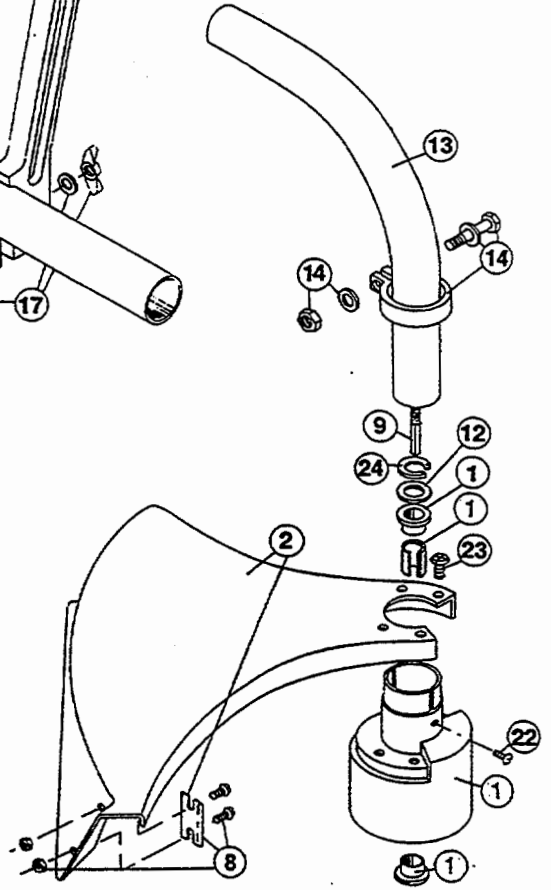

BOOM & TRIMMER PARTS - SERVISTAR 365SSR

Item	Part No.	Description
1	153312	Bushing Housing Assembly
2	147364	Guard and Blade Assembly
3	153313	Spool Shaft
4	153647	Outer Spool and Eyelet Assembly
5	610317	Spring
6	145144	Inner Reel
7	147377	Bump Head Knob Assembly (SSR24403)
8	682061	Blade Assembly
9	682064	Flexible Drive Shaft
10	610660	Retainer (10 pack)
11	145566	Eyelet
12	145567	Washer
13	147365	Drive Shaft Housing Assembly
14	682060	Lower Clamp Assembly
15	153316	Throttle Trigger Assembly
16	145568	D-Handle
17	153317	D-Handle Hardware Assembly
18	610314	Throttle Trigger Assembly
19	682062	Throttle Cable Housing Assembly
20	610315	Throttle Cable
21	147590	Main Handle Grip
22	145569	Anti-Rotation Screw
23	153318	Guard Mounting Screw Assembly
24	145570	Retaining Ring
*25	153648	Cutting Head, Guard and Mount Assembly

Optional Accessories

- 610375 Monofil Cutting Line, 50 ft. (2 fills)
- 147373 Single Line Cartridge (SSR40677)
- 147375 Shoulder Strap Assembly (SSR30989)
- 153407 IDC 2-Cycle Oil (4 oz. can)

• not shown